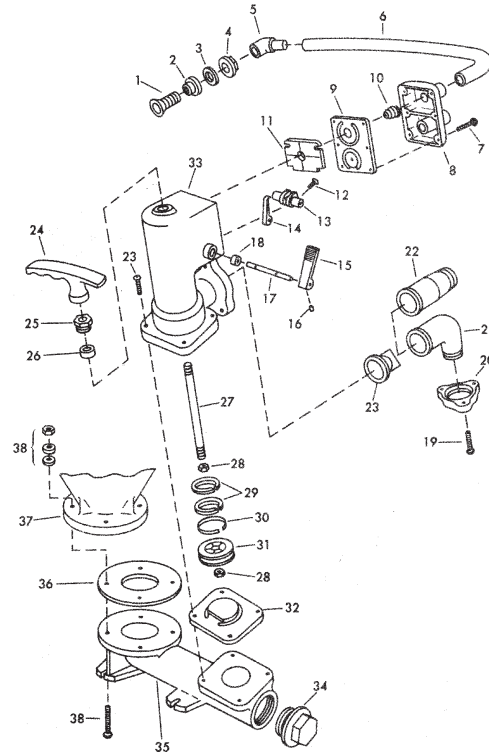

Wilcox Toilet Repair Kits

Wilcox 1460C "Head-Mate" Seaclos Parts List

Part #	Key	Description	Stock	1520 Kit
W/C P0150-16	2	Bowl Spud Gasket	S	-
W/C P0195-96	8	Inlet Valve Assy.	S	S
W/C P0152-30	10	Inlet Valve Spring	R	S
W/C P0354-93	12	Cam Shaft Screw	R	S
W/C P0355-27	13	Cam Assy.	R	S
W/C P0355-19	14	Vacuum Breaker Finger	R	S
W/C P0355-01	15	Inlet Shaft Handle	S	S
W/C P0314-76	18	Inlet Lever Seal	S	S
W/C P0132-76	23	Joker Valve	S	S
W/C P0153-47	24	Piston Rod Handle	S	-
W/C P0151-64	25	Piston Packing Nut	S	-
W/C P0152-22	26	Piston Packing	S	S
W/C P0334-80	29	Piston Ring & Spring	S	S
W/C P0151-31	31	Piston	S	-
W/C P0150-08	32	Flap Valve	S	S
W/C P0152-63	33	Cylinder	S	-
W/C P0153-13	35	Waste Arm	S	-
W/C P0151-72	36	Bowl Gasket	S	-
W/C P0153-05	-	Seat & Cover	S	-
W/C P0154-61	-	Pump Assy. Complete	S	-

S Stocked Item R Request Item

W/C 1520 Toilet Repair Kit