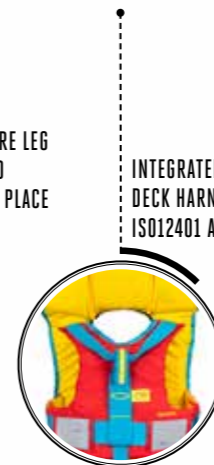

## INFANT & CHILD LIFEJACKET HARNESS

REFLECTIVE  
PANELS TO AID  
VISIBILITY

EASY ATTACH  
AND ADJUST  
BUCKLE FOR  
SECURITY

REAR  
DECK HARNESS  
FOR SAFETY LINE:  
CLIP OR COW-HITCH

REAR  
DECK HARNESS  
FOR SAFETY LINE:  
CLIP OR COW-HITCH

FRONT HAND-ONLY  
GRAB HANDLE FOR  
ADULTS TO LIFT THE  
CHILD TO SAFETY

WEBBING  
BELT END  
TIDY

COLOUR PANELS REVERSED  
TO HELP WITH IDENTIFICATION

CHILD 15-30KG

INFANT UP TO 15KG

PROTECTIVE COLLAR  
WILL KEEP HEAD  
SUPPORTED IN THE  
WATER

PADDLED, SECURE LEG  
STRAP TO HOLD  
LIFEJACKET IN PLACE  
IN THE WATER

INTEGRATED  
DECK HARNESS  
ISO12401 APPROVED

LIFEJACKET  
ISO12402-3  
APPROVED

SOFT  
NEOPRENE  
NECK PANEL

WHISTLE  
TO ALERT  
ATTENTION